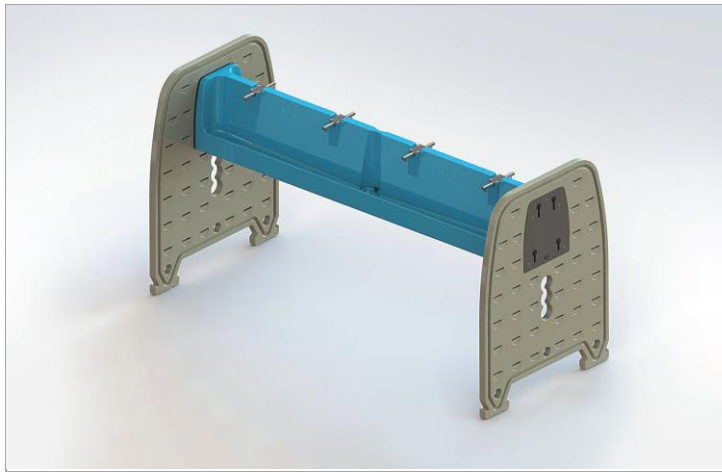

ReFresh modular 8-bay handwash station

- Innovative 8-bay modular handwash system high capacity;
- Environmentally friendly with direct stop taps;
- Suitable for washing and drinking (if water system is certified for potable water);
- Very small footprint in use and storage;
- Therefore low transportation costs;
- Extendable in rows;
- Quick and easy setup, connection and cleaning;
- 20x ReFresh units can be shipped in special storage and transportation rack (240 x 240 x 240cm – optional);
- Rack can also be used for a combination with the UReo urinal system;
- Available in any colour, depending on quantity

Description	Specification
Article number	7550010
Article	ReFresh modular handwash station
Capacity	8 persons
Available space per person	570mm
Method of placement	Modular system
Water connection	¾" GK, if taps are pressed 1 full minute: 2 litres water consumption
Waste connection	75 mm Ø
Number of waste connections	1
Size when in use	228 x 100 x 120 cm
Weight	45 kg
Materials	Basin and side panels: LDPE + Stainless steel
	Taps and manifolds: chrome with brass inner housing